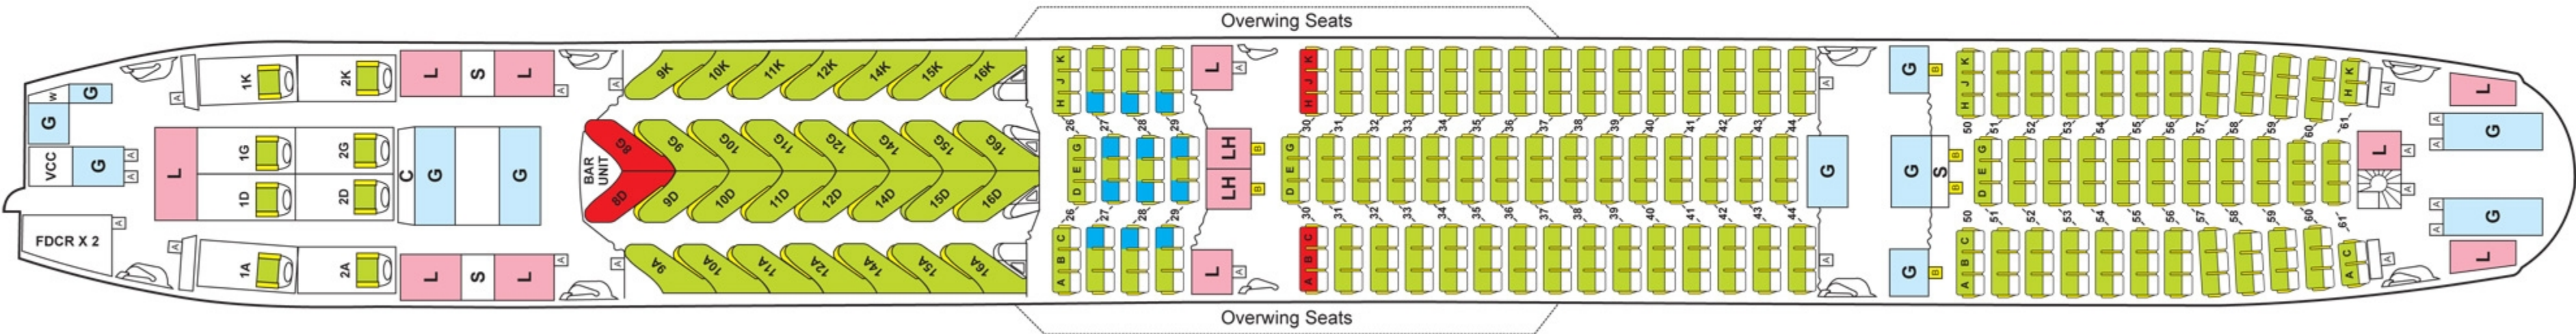

Aircraft Seat Chart B777 - 300ER Capacity 8F/30J/274Y

Legend : ■ Emergency exit, ■ Bassinet position, ■ Seat for handicap pax, ■ Toilet for handicap pax • Narrow seat : 44CH, 58BJ, 59BJ, 60BJ,
 • Leg room seats : Row 26 ABCDEGHJK, Row 30 ABCHJK, Row 57 ABJK, • Seat pitch : First Class 90", Première 49", Economy 32"