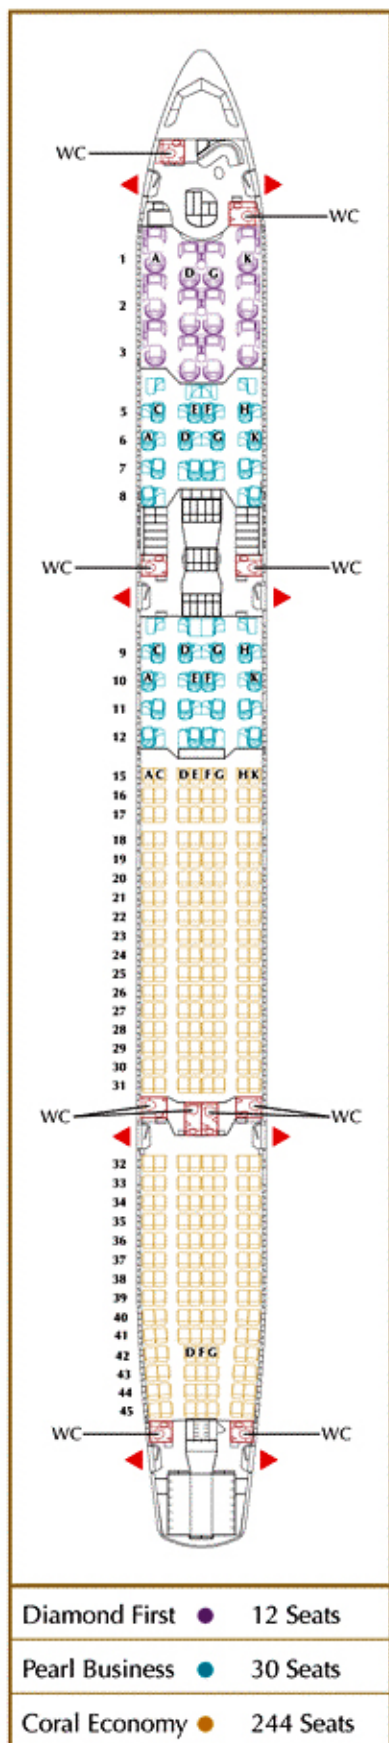

## Airbus 340-600

### 3 Guest Travel Classes

(New Configuration)

## Airbus 320

### 2 Guest Travel Classes

(Old Configuration)

Diamond First ● 12 Seats

Pearl Business ● 30 Seats

Coral Economy ● 244 Seats

Diamond First ● --

Pearl Business ● 20 Seats

Coral Economy ● 120 Seats